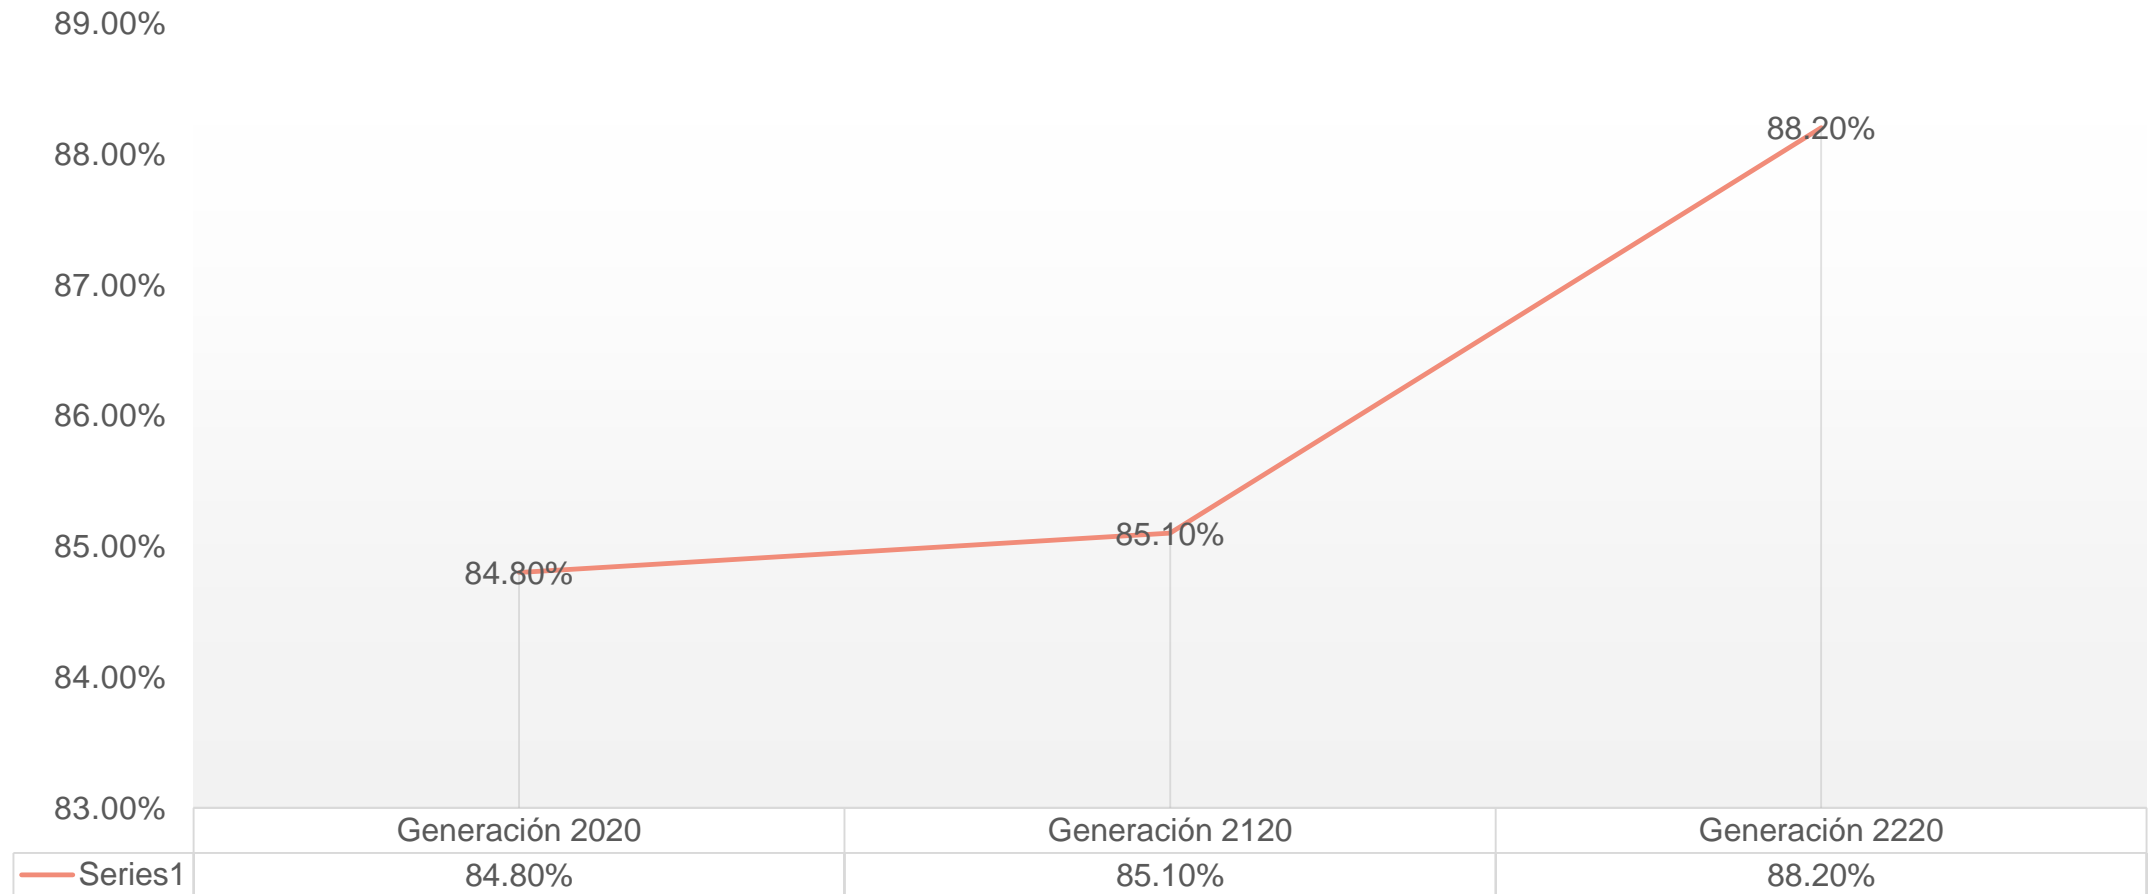

# Retención Licenciatura

Retention Traditional Undergraduate

Dirección de Planeación Estratégica

# Retention-Traditional Undergraduate February - June

# Retention – Traditional Undergraduate August - December